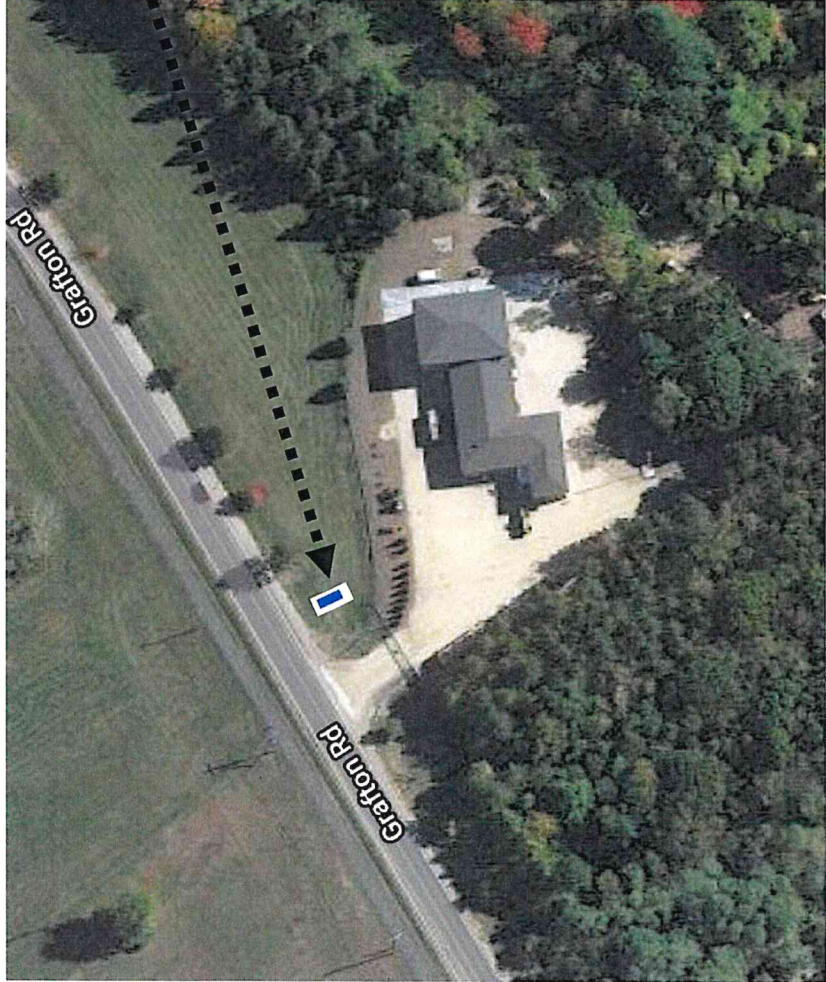

Pease Water Treatment Facility

97 Grafton Road, Portsmouth

Sign Request from City of Portsmouth Water Division

March 2021 Pease Development Authority Board of Directors Meeting

Approximate
Proposed Sign
Location